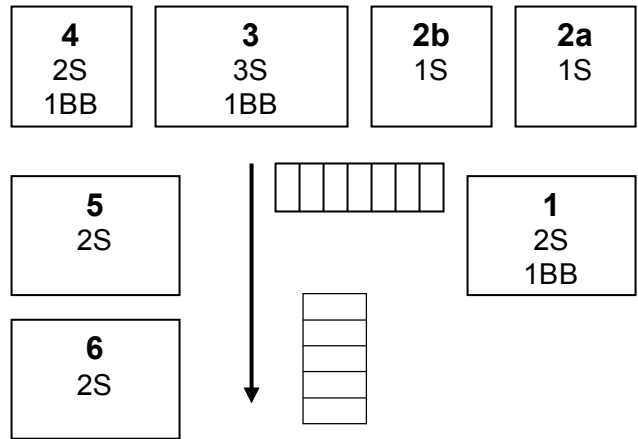

Othona Bedroom Layout

Blank

Key:
 S= Single Bed
 D= Double Bed
 BB= Bunk Bed
 [W]= Wheelchair access direct to garden and house
 → To Showers and Loos

Room	Name	Room	Name
L1 (Core twin)		L2 (Core double)	
1	NICK JON	11	
2a		12	
2b		13	
3		7	
4		8	
5		9	
6		10	
Day Visitors			